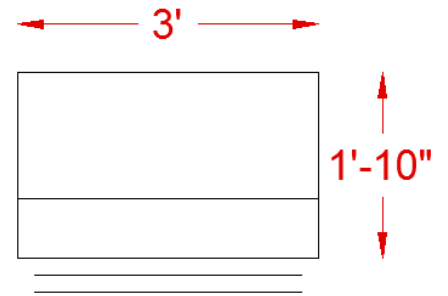

inSTOCK
everyday

TL SERIES

OFW TL 2 DRAWER LATERAL FILE WITH OPEN HUTCH

SPECIFICATIONS

TL-LAT2DR	2-Drawer Lateral File
TL-36HUTCH	36" Open Hutch
Overall Width	36"
Overall Depth	22"

TL SERIES FEATURES

- . Worksurfaces are 1-3/16" with durable 3mm edges
- . Wood & aluminum frame glass hutch door options
- . Ball-bearing drawer slides
- . Available in five colors with satin nickel pulls
- . Limited lifetime warranty