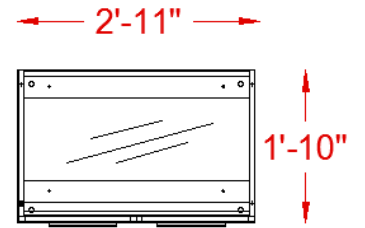

## Specifications

VL-2DOOR

Overall Width 35"

Overall Depth 22"

## VL Series Features

- . Textured Grey Woodgrain Laminate
- . Worksurfaces are 1-3/16" with durable 3mm edges
- . Laminate and glass modesty panel options
- . Laminate and glass hutch door options
- . Full extension slides with letter and legal filing
- . 8" Aluminum Pull