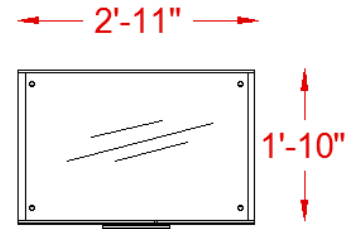

inSTOCK
everyday

VL SERIES

OFW VL 2 DRAWER LATERAL FILE

Specifications

VL-LAT2DR

Overall Width 35"

Overall Depth 22"

VL Series Features

- . Textured Grey Woodgrain Laminate
- . Worksurfaces are 1-3/16" with durable 3mm edges
- . Laminate and glass modesty panel options
- . Laminate and glass hutch door options
- . Full extension slides with letter and legal filing
- . 8" Aluminum Pull