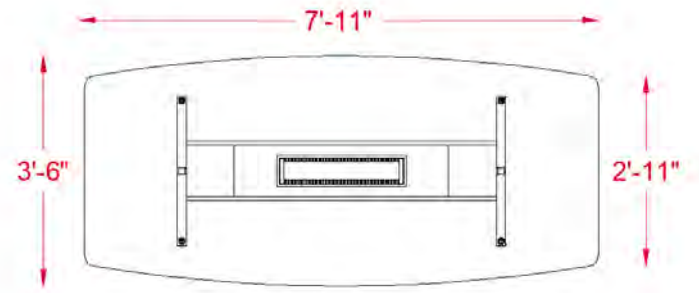

inSTOCK
everyday

VL SERIES

OFW VL BOAT-SHAPED CONFERENCE TABLE 96"

Specifications

VL-B96

Overall Width 95"

Overall Depth 42"

VL Series Features

- . Textured Grey Woodgrain Laminate
- . Worksurfaces are 1-3/16" with durable 3mm edges
- . Laminate and glass modesty panel options
- . Laminate and glass hutch door options
- . Full extension slides with letter and legal filing
- . 8" Aluminum Pull