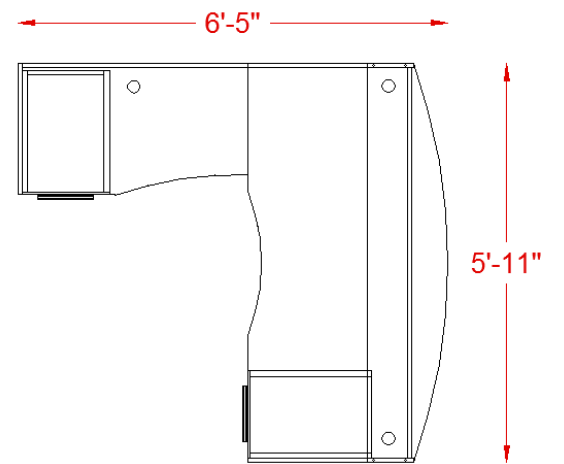

inSTOCK
everyday

VL SERIES

OFW VL RECEPTION DESK

Specifications

Overall Width	71"
Overall Depth	77"
Counter Height	42"
Components	5
VL-GALDESK	30"/36" x 71" Reception Desk Shell
VL-GALRETURN	24" x 42" Reception Return Shell
VL-GALTOP-GL	Glass Transaction Top
VL-BBF	Box/Box/File Pedestal
VL-FF	File/File Pedestal

VL Series Features

- . Textured Grey Woodgrain Laminate
- . Worksurfaces are 1-3/16" with durable 3mm edges
- . Laminate and glass modesty panel options
- . Laminate and glass hutch door options
- . Full extension slides with letter and legal filing
- . 8" Aluminum Pull