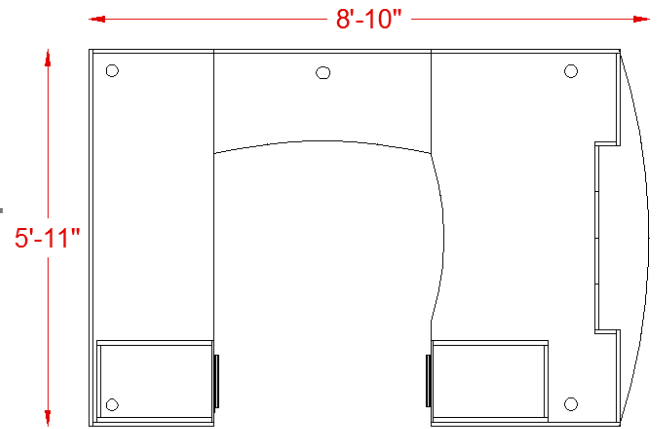

inSTOCK
everyday

VL SERIES

OFW VL U-SHAPE DESK WITH HUTCH AND LAMINATE FRONT

Specifications

Overall Width	66"
Overall Depth	71"
Components	6

VL-6630	30" x 66" Cockpit Desk Shell
VL-4224CBR	24" x 42" Curved Bridge
VL-7224CS	24" x 72" Credenza Shell
VL-7236BFMOD	Modesty Panel
VL-BBF	Box/Box/File Pedestal
VL-FF	File/File Pedestal
VL-72HUTCH	72" Hutch Shell
VL-DOOR-GL	72" Hutch Glass Door Set

VL Series Features

- . Textured Grey Woodgrain Laminate
- . Worksurfaces are 1-3/16" with durable 3mm edges
- . Laminate and glass modesty panel options
- . Laminate and glass hutch door options
- . Full extension slides with letter and legal filing
- . 8" Aluminum Pull